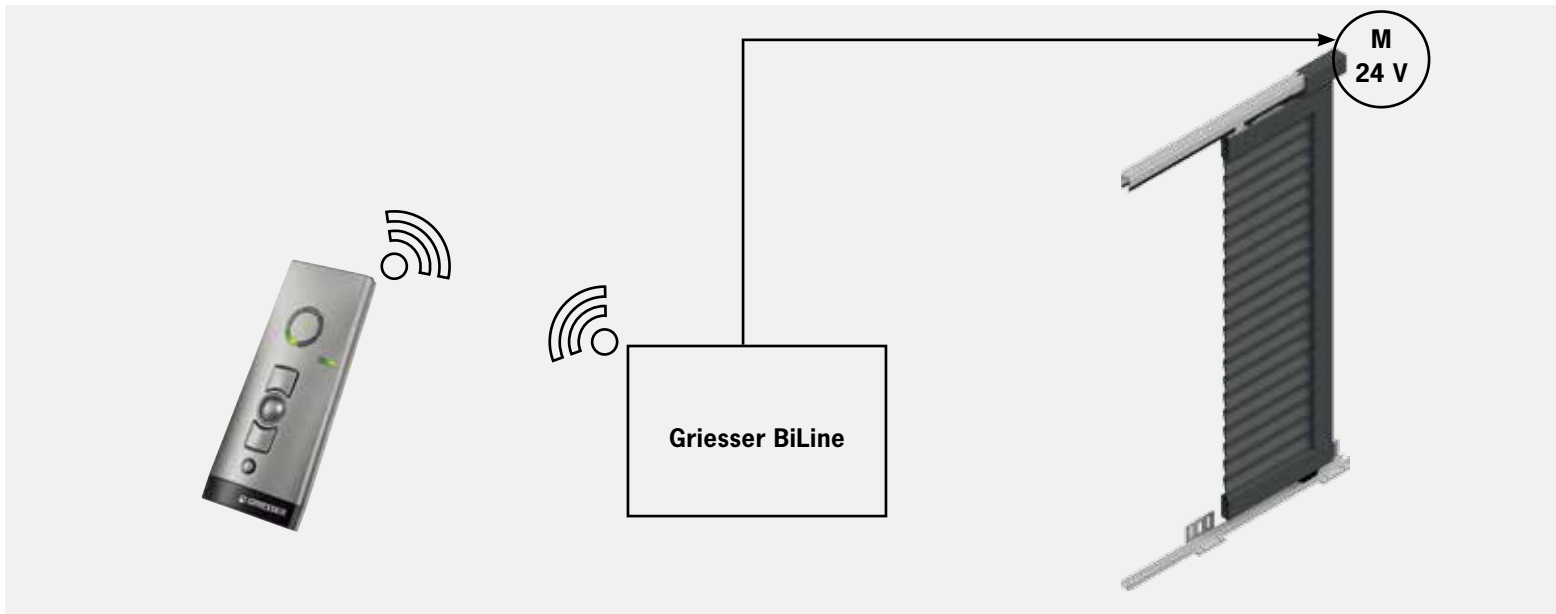

**Controls from Griesser.
for sliding shutters**

CONTROL – AUTOMATICALLY GOOD.

Griesser offers highly functional solutions for the automation of sliding casements that combine convenience and reliability and that clearly support the company's claim to be the innovation leader in window casements. Single elements or entire groups can also be moved via button, bus control or even remote control. Coupled to a house bus, programming or wireless control can now also be used for opening.

Control with BiLine

Control with KNX and Easy